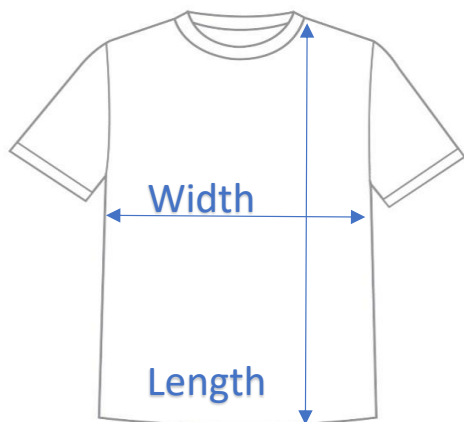

St. Nicholas Girls' School PE Attire Size Chart - For Primary and Secondary

PE T-Shirt										
Size	26	28	30	32	34	36	38	40	42	44
Width	13"	14"	15"	16"	17"	18"	19"	20"	21"	22"
Length	19"	20"	21"	22.5"	23.5"	24.5"	25.5"	27"	28"	29"
PE Shorts										
Size	8	10	12	S	M	L	XL	XXL	XXXL	XXXXL
Waist (Elastic Waistband with drawstring)	20" - 22"	22" - 24"	24" - 26"	26"-28"	28" - 30"	30" - 32"	32" - 34"	34" - 36"	36" - 38"	38" - 40"
Length	11.25"	11.5"	12"	12.25"	13"	14"	14.5"	15"	15.5"	15.75"

Above measurement are in inches.

For online purchases, please email your orders to:

psingha2@panyasingha.com.sg

Delivery Charge $10.70 (including GST). 1 Trip to 1 local location during normal office hours.

Updated on 20201124

Panyasingha Sports Pte Ltd