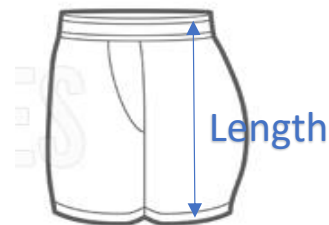

St. Nicholas Girls' School PE Attire Size Chart - For Primary and Secondary

PE T-Shirt										
Size	26	28	30	32	34	36	38	40	42	44
Width	13"	14"	15"	16"	17"	18"	19"	20"	21"	22"
Length	19"	20"	21"	22.5"	23.5"	24.5"	25.5"	27"	28"	29"
PE Shorts										
Size	8	10	12	S	M	L	XL	XXL	XXXL	XXXXL
Waist (Elastic Waistband with drawstring)	20" - 22"	22" - 24"	24" - 26"	26"-28"	28" - 30"	30" - 32"	32" - 34"	34" - 36"	36" - 38"	38" - 40"
Length	11.25"	11.5"	12"	12.25"	13"	14"	14.5"	15"	15.5"	15.75"

Above measurement are in inches.

For online purchases, please email your orders to:

psingha2@panyasingha.com.sg

Delivery Charge $10.70 (including GST). 1 Trip to 1 local location during normal office hours.

Updated on 20201124

Panyasingha Sports Pte Ltd